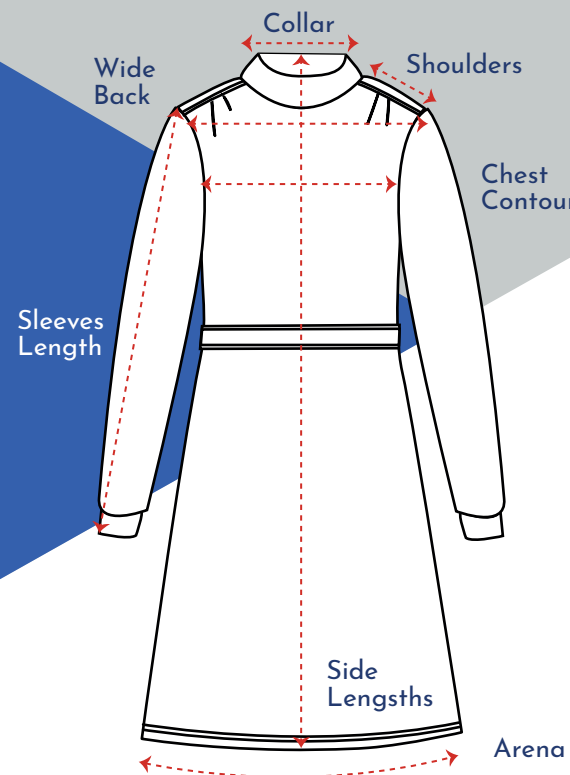

ABATEX

BALANCE APRON

4101M With copper technology and hydrorepellency / antilfluid

SIZE GUIDE

- Pink 132
- White 101
- Light Blue P134
- Grey P116
- Sparkling Sage 137

Size	Side Lengths	Shoulders	Wide Back	Chest Contour	Arena	Sleeves Lengths	Waist	Collar
S	102	15	42	118	120	61	40	42
M	104	16	46	124	126	62	41	44
L	104	17	49	130	132	63	42	46
XL	106	18	52	136	138	64	44	48
XXL	106	19	55	142	144	66	45	50
XXXL	106	20	58	148	150	67	46	52