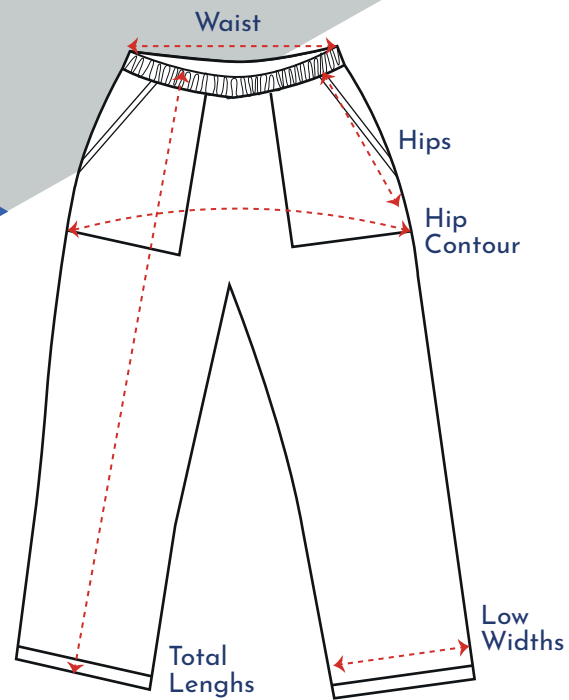

ABATEX

BALANCE SCRUBS / UNIFORM

4101M With copper technology and hydrorepellency / antilfluid

WOMAN'S CLINIC SHIRT  

SIZE GUIDE

Size	Side Lengths	Shoulders	Wide Back	Chest Contour	Waist	Sleeves Lengths	Short Sleeves	Waist line	Collar
S	63	14	42	100	86	61	22	40	36
M	65	15	43	103	89	62	23	41	37
L	67	16	44	106	92	63	24	42	39
XL	69	17	45	109	95	64	25	44	40
XXL	71	18	46	112	98	66	26	45	42
XXXL	73	19	47	115	101	67	27	46	44

- COLORS**
-  Pink 132
 -  White 101
 -  Light Blue P134
 -  Grey P116
 -  Sparkling Sage 137

Washing machine

Delicate drying

Temperature 30°C - 80°F

Do not bleach

Max. T° 150° or 300° F

Measurements taken in centimeters (cm)
www.abatex.cl

BALANCE SCRUBS / UNIFORM

4101M With copper technology and hydrorepellency / antifluid

WOMAN'S PANTS

SIZE GUIDE

Tallas	Total Lenghts	Hips	Hip Contour	Waist	Low Widths
S	90	17	91	65	19
M	92	18	97	70	20
L	94	19	104	77	21
XL	96	20	112	84	21
XXL	98	21	119	90	21