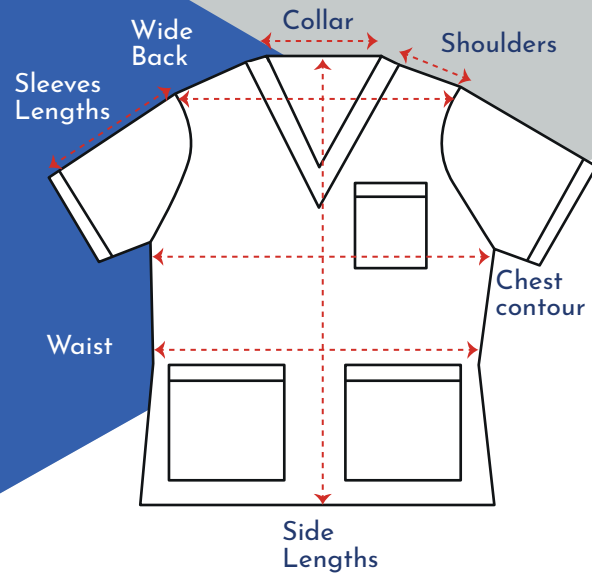

ABATEX

BALANCE SCRUBS / UNIFORM

4101M With copper technology and hydrorepellency / antilfluid

WOMAN'S CLINIC SHIRT  

SIZE GUIDE

Size	Side Lengths	Shoulders	Wide Back	Chest Contour	Waist	Sleeves Lengths	Short Sleeves	Waist line	Collar
S	63	14	42	100	86	61	22	40	36
M	65	15	43	103	89	62	23	41	37
L	67	16	44	106	92	63	24	42	39
XL	69	17	45	109	95	64	25	44	40
XXL	71	18	46	112	98	66	26	45	42
XXXL	73	19	47	115	101	67	27	46	44

- COLORS**
-  Pink 132
 -  White 101
 -  Light Blue P134
 -  Grey P116
 -  Sparkling Sage 137

Washing machine

Delicate drying

Temperature 30°C - 80°F

Do not bleach

Max. T° 150° or 300° F

Measurements taken in centimeters (cm)
www.abatex.cl

BALANCE SCRUBS / UNIFORM

4101M With copper technology and hydrorepellency / antifluid

WOMAN'S PANTS

SIZE GUIDE

Tallas	Total Lenghts	Hips	Hip Contour	Waist	Low Widths
S	90	17	91	65	19
M	92	18	97	70	20
L	94	19	104	77	21
XL	96	20	112	84	21
XXL	98	21	119	90	21